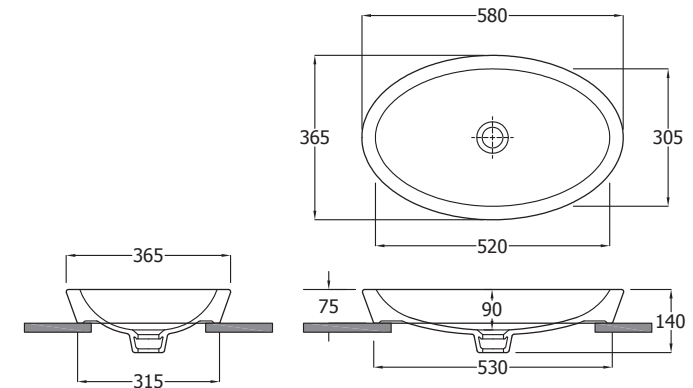

RAK Resort SEMI-INSET BASIN

Features

- Fully vitreous china
- No tap hole or overflow
- Requires 32 mm waste without overflow (not included)
- Capacity: 6.9 litres
- Weight: 8kg

Please note: Due to the nature of ceramic as a material, small variations in size and shape do occur. Ensure that the measurements of the purchased basin are checked physically BEFORE cutting any counter-top. Specification drawings are a guide only. Fienza will not be held liable for any errors made by external parties when cutting counter-tops.

While we aim to ensure specifications are correct at the time of publication, Fienza reserves the right to make modifications without prior notice. Physical colour may vary from image shown. All measurements are shown in millimetres. For ceramic products, please allow +/- 10 mm tolerance for manufacturing variance. Always use physical product measurements for mark-ups and roughing-in as the technical drawing may differ from actual product received.